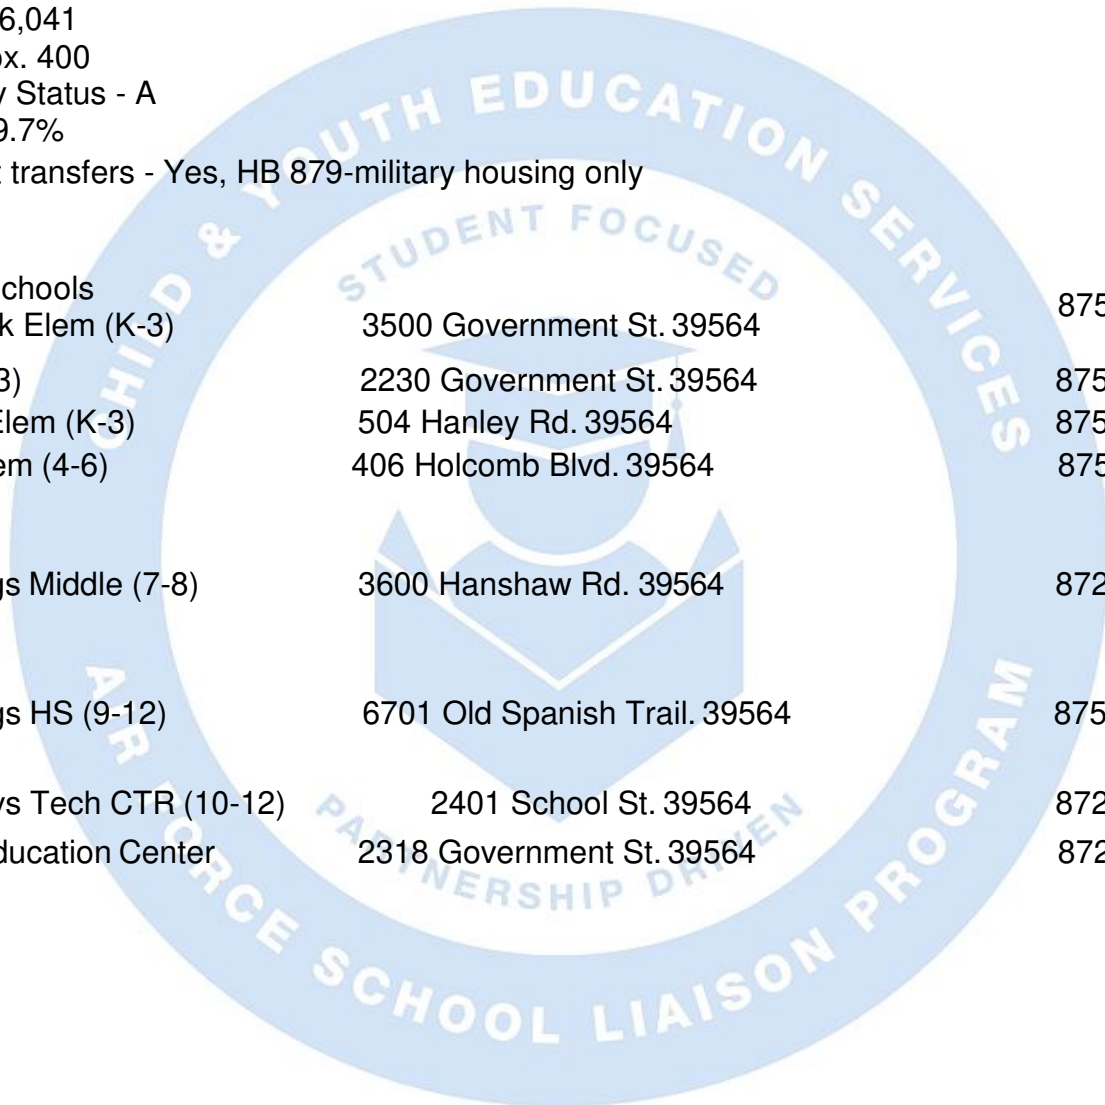

Long Beach Middle (7-8)	204 North Cleveland Ave. 3956	864-3370
Long Beach HS (9-12)	300 East Old Pass Rd. 39560	863-6945

Ocean Springs School District

(228) 875-7706

<http://www.ossd.k12.ms.us>

District Office: 2300 Government Street, Ocean Springs MS 39501

Enrollment – 6,041
Military-approx. 400
Accountability Status - A
Grad rate - 89.7%
Out-of-district transfers - Yes, HB 879-military housing only

Elementary Schools		
Magnolia Park Elem (K-3)	3500 Government St. 39564	875-4263
Oak Park (K-3)	2230 Government St. 39564	875-5847
Pecan Park Elem (K-3)	504 Hanley Rd. 39564	875-2851
OS Upper Elem (4-6)	406 Holcomb Blvd. 39564	875-0333
Ocean Springs Middle (7-8)	3600 Hanshaw Rd. 39564	872-6210
Ocean Springs HS (9-12)	6701 Old Spanish Trail. 39564	875-0333
Elizabeth Keys Tech CTR (10-12)	2401 School St. 39564	872-3411
Alternative Education Center	2318 Government St. 39564	872-0031