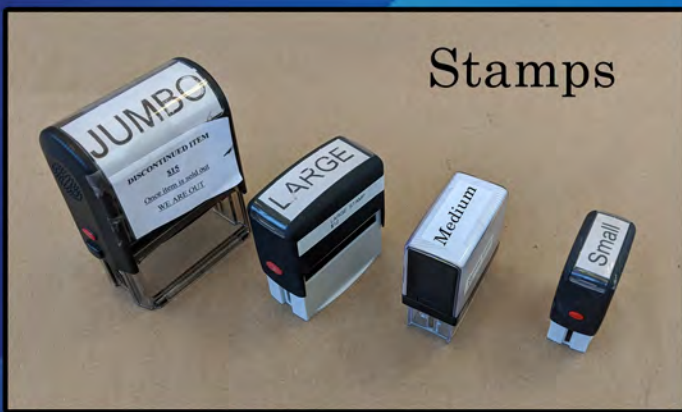

**ROSEWOOD DESKWEDGE
WITH METAL STAND**
12x3 PNA310

ARMY PLAQUE

MARINE PLAQUE

AIR FORCE PLAQUE

NAVY PLAQUE

**20 OZ
POLAR CAMEL**
Assorted colors
available

**30 OZ
POLAR CAMEL**
Assorted colors
available

Stamps

**JUMBO, LARGE, MEDIUM, SMALL
WITH BLACK INK**

ROSEWOOD SCROLL
Sm PSR1
Md PSR2

WINE BOX SET - WBX11

PODIUM

Top Plate, Front Plate, or Both Plates

FLASK GIFT SET - FSK12

**ROUND
COASTER SET
CST 12**

**SQUARE
COASTER SET
CST11**